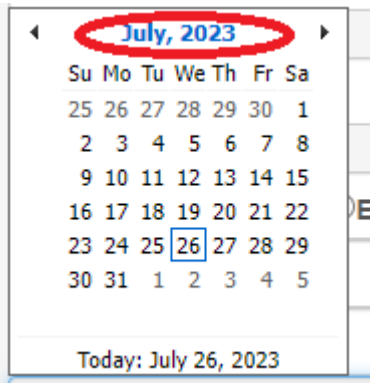

How to use age calendar

Step 01: Click on the hyperlink (Month, Year) marked by Circle in the calendar control.

Step 02: Now click left and right icon to move calendar year wise.

Step 03: Now, click again on the hyperlink (Year) marked by Circle in the calendar control and use left and right icon to move calendar for 10 years backward and forward direction.

◀ **1980-1989** ▶

1979 1980 1981 1982

1983 1984 1985 1986

1987 1988 1989 1990

Today: July 26, 2023

Step 04: If the calendar is stopped to moving backward and forward direction then click again on any year and move backward and forward direction of year.